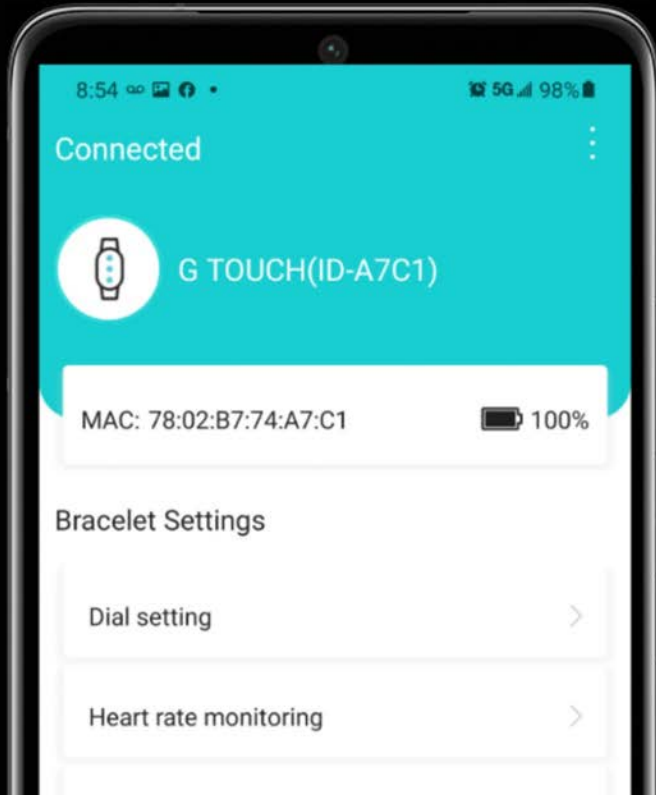

chip
Ruiyu rtl8762c

App and watch UI support language

Chinese, English, Korean, Japanese, German, traditional, Czech, Italian, Portuguese, rabic Arabic, Russian, Dutch, Indonesian, Hindi, polish, Turkish

SMARTWATCH

Both inside and outside **GTOUCH™** for outdoor

Excellent material, durable, not restricted by harsh environment, suitable for All kinds of adventure activities are specially made for adventurous souls

Mutual correction of multiple sensors accurate measurement

Effectively reduce interference, Provide accurate and reliable data

Download Tefiti APK
Work with iOS & Android

My Dial
Dial Center

Custom Dial

Waterproof Rating